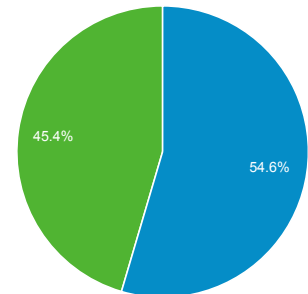

Audience Overview

All Sessions
100.00%

Overview

Sessions
645,166

Users
369,197

Pageviews
1,960,069

Pages / Session
3.04

Avg. Session Duration
00:02:04

Bounce Rate
51.25%

% New Sessions
54.54%

■ New Visitor ■ Returning Visitor

Browser	Sessions	% Sessions
1. Safari	184,601	28.61%
2. Chrome	182,703	28.32%
3. Internet Explorer	154,422	23.94%
4. Firefox	52,952	8.21%
5. SiteCon Browser	39,934	6.19%
6. Android Browser	15,470	2.40%
7. Safari (in-app)	4,988	0.77%
8. Amazon Silk	4,237	0.66%
9. Edge	2,675	0.41%
10. Opera	1,062	0.16%